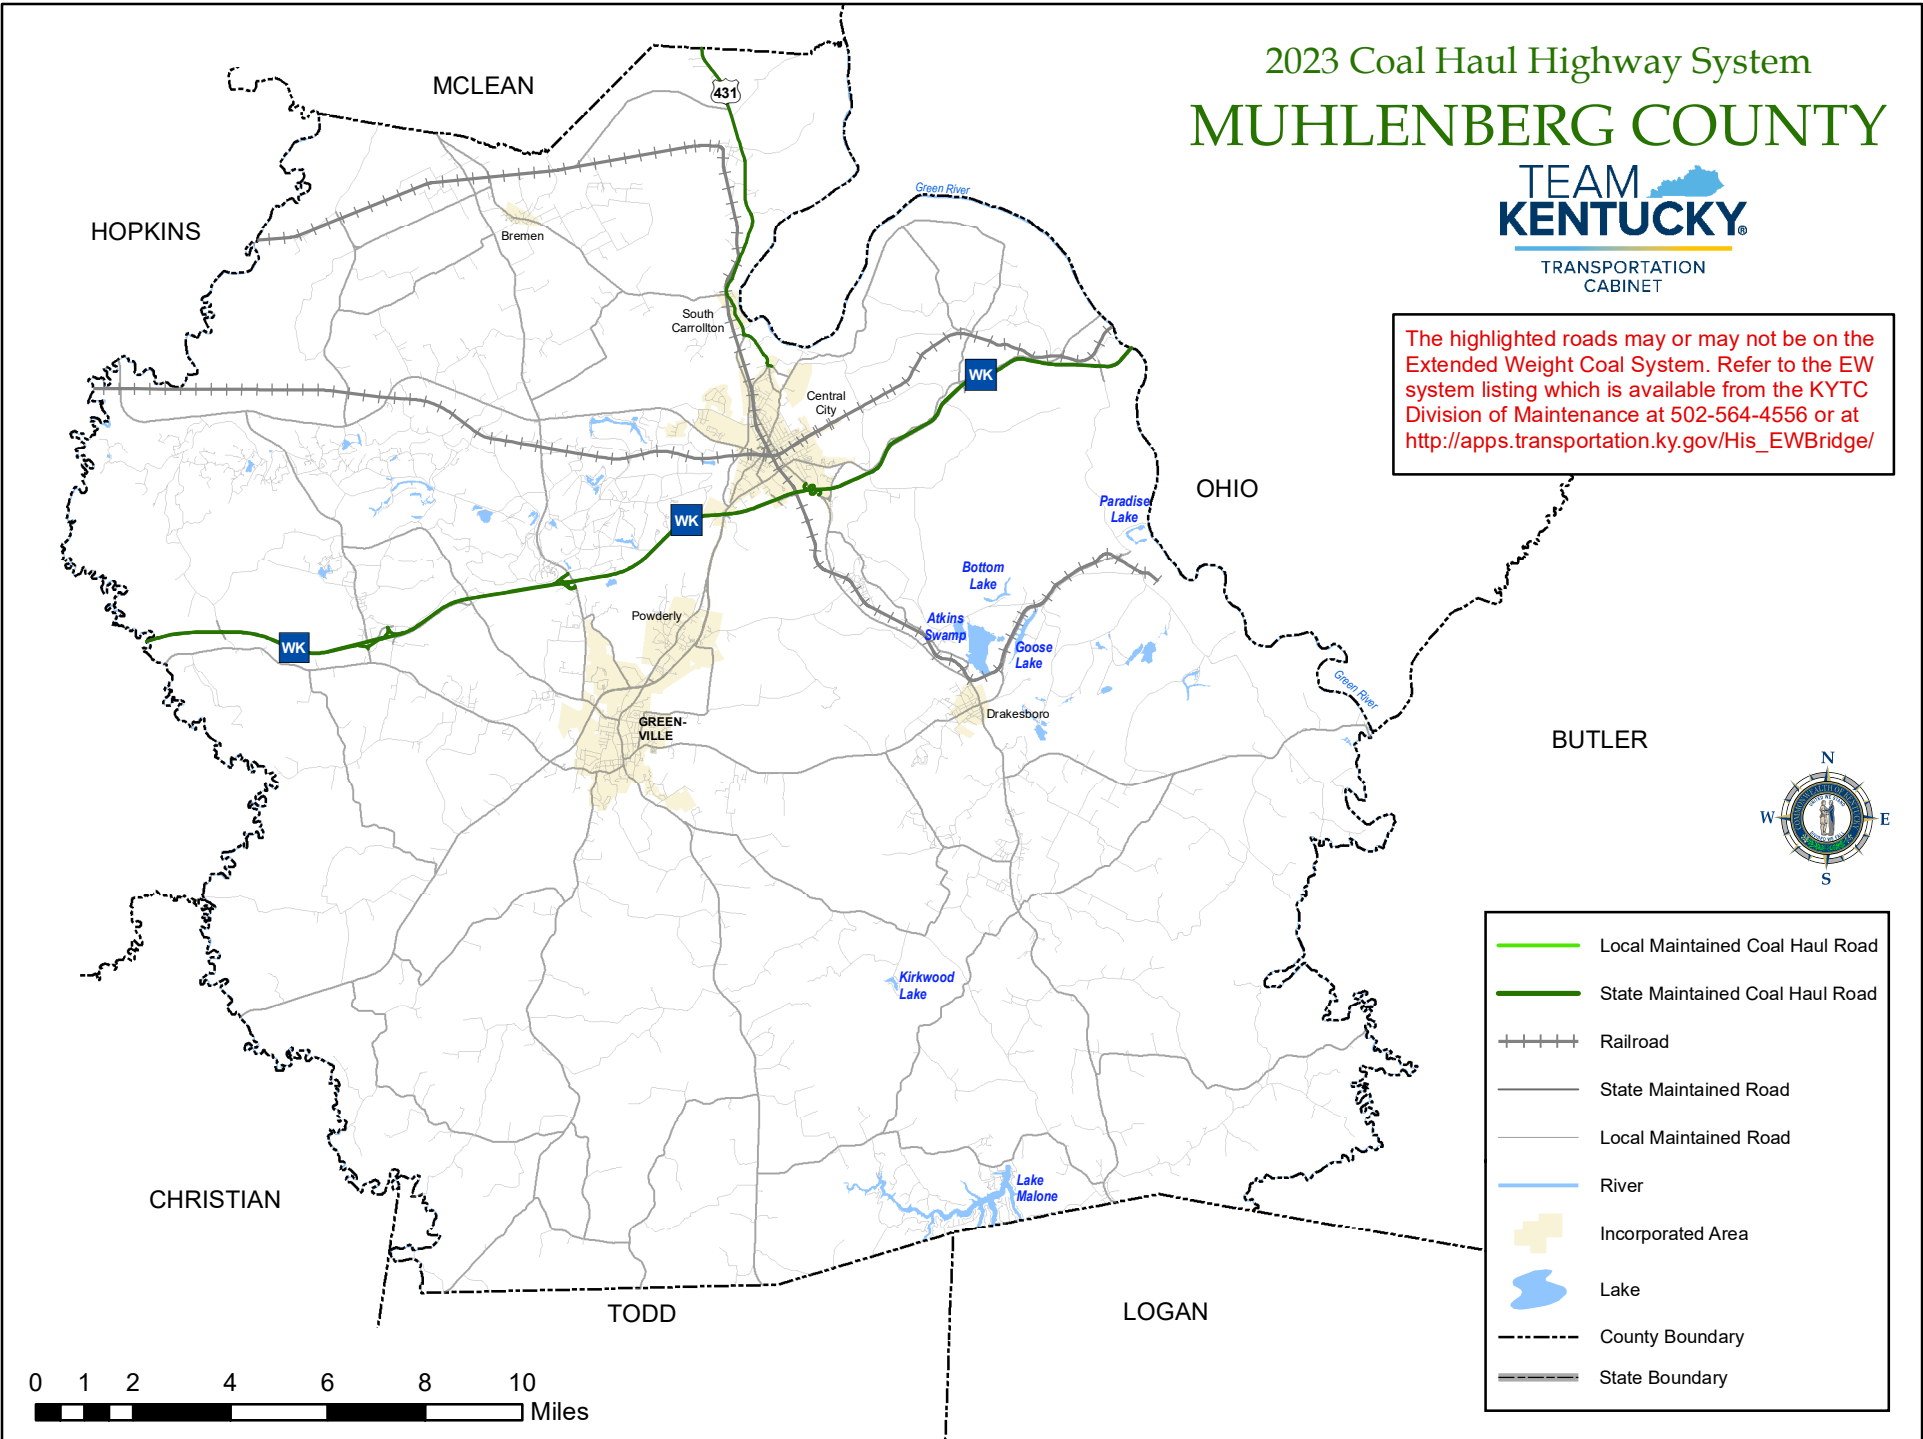

2023 Coal Haul Highway System MUHLENBERG COUNTY

The highlighted roads may or may not be on the Extended Weight Coal System. Refer to the EW system listing which is available from the KYTC Division of Maintenance at 502-564-4556 or at http://apps.transportation.ky.gov/His_EWBridge/

- Local Maintained Coal Haul Road
- State Maintained Coal Haul Road
- +++++ Railroad
- State Maintained Road
- Local Maintained Road
- River
- Incorporated Area
- Lake
- County Boundary
- State Boundary